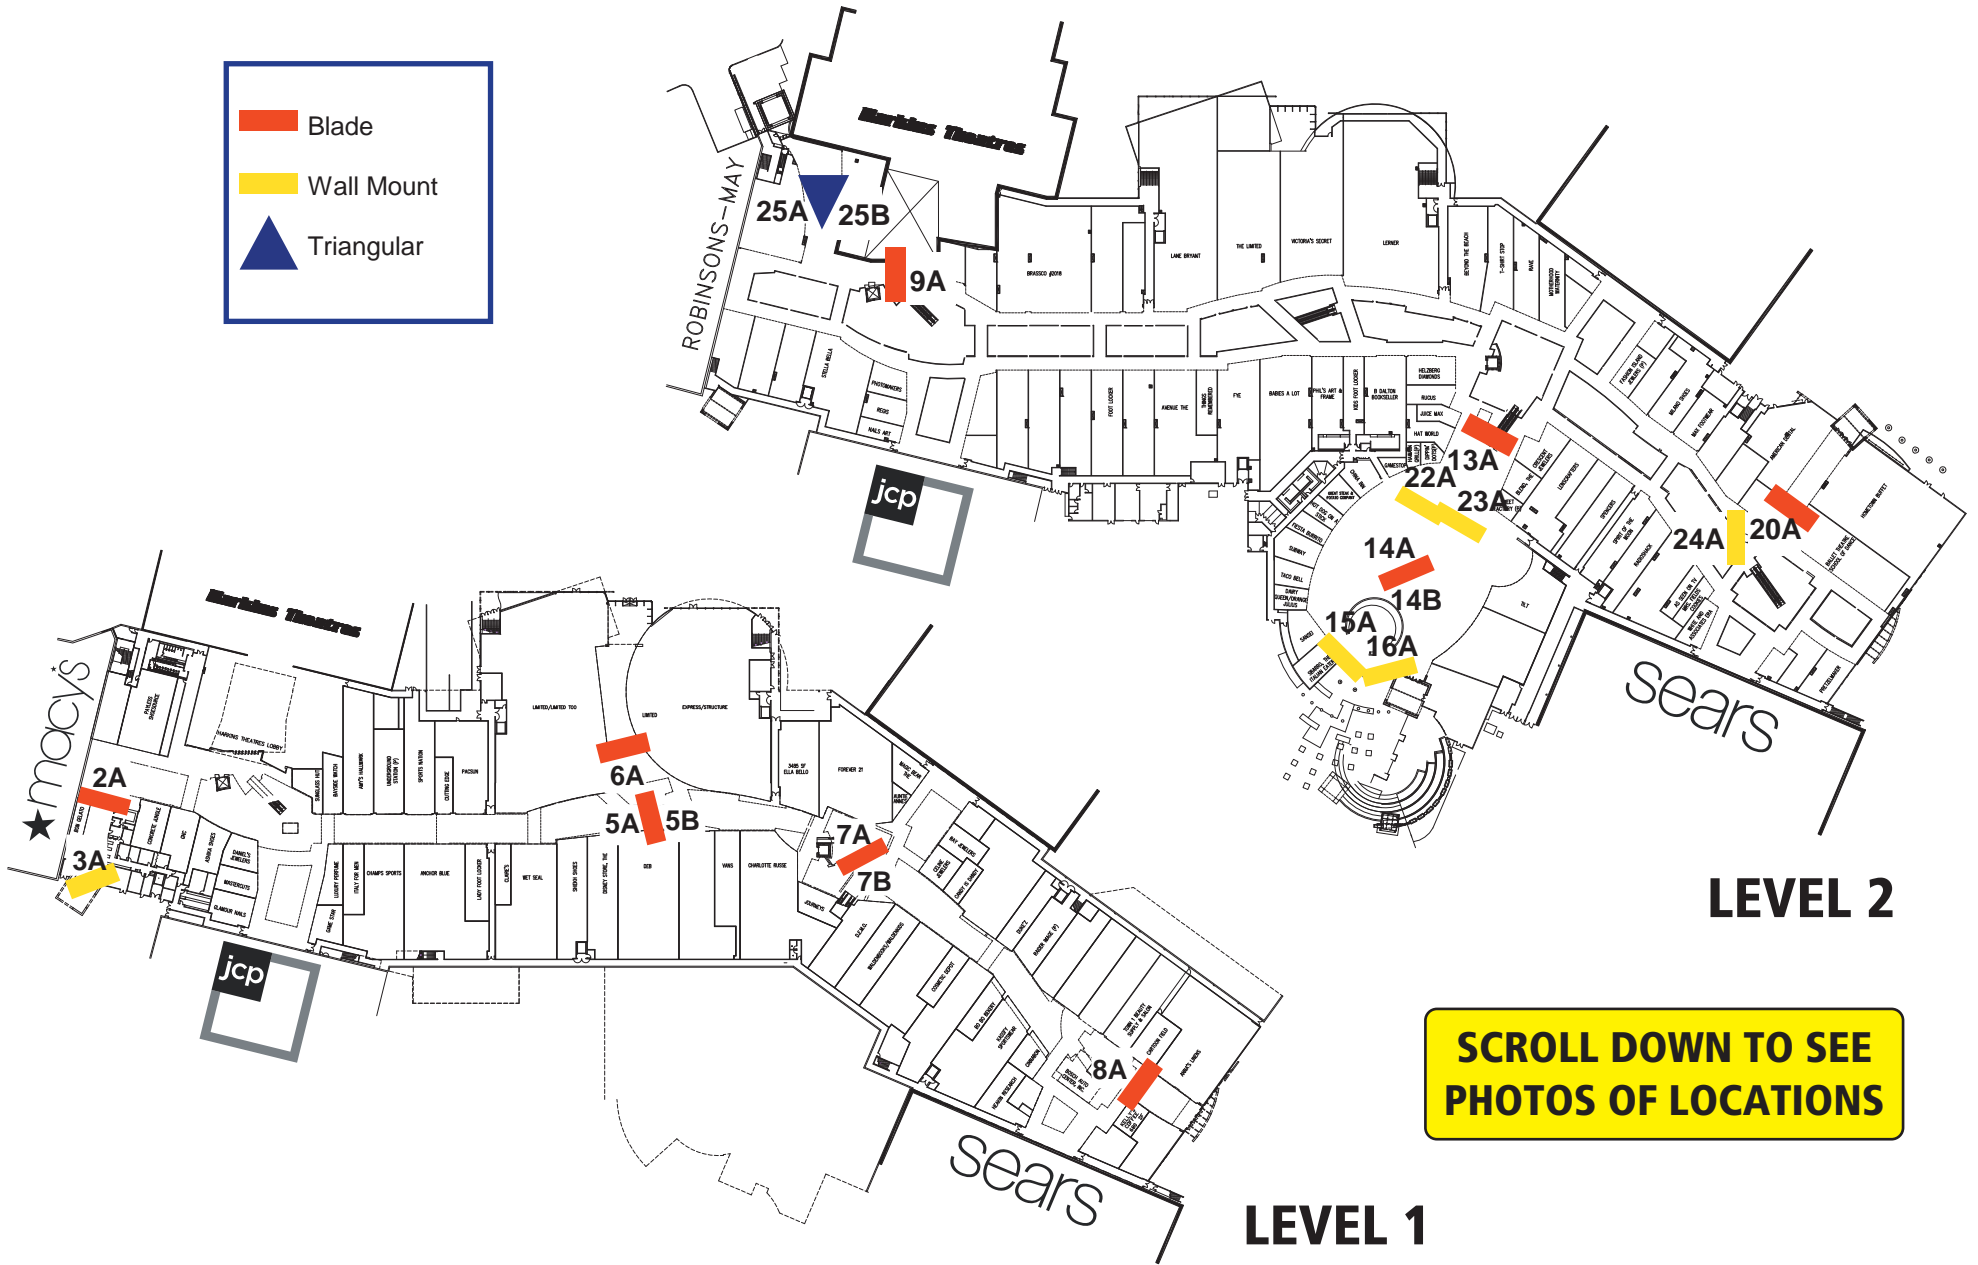

Choose the location(s) where you would like your ad to appear!

Blade

Wall Mount

Triangular

MORENO VALLEY MALL PANEL LOCATIONS

MORENO VALLEY MALL PANEL LOCATIONS

MORENO VALLEY MALL PANEL LOCATIONS

MORENO VALLEY MALL PANEL LOCATIONS